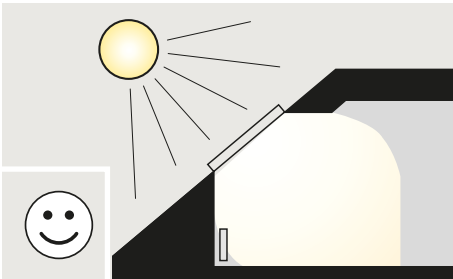

# BBX

1

2

3

4

EN 13984:2013  
Notified body: 0402, 0845

BBX

Flexible sheet for waterproofing

Reaction to fire:	Class E
Tensile properties:	NPD
Tear resistance:	NPD
Joint strength:	NPD
Impact resistance:	NPD
Water vapour resistance:	Sd= 80 m
Watertightness:	Pass
Durability:	NPD

VELUX A/S  
Ådalsvej 99  
DK-2970 Hørsholm  
[www.velux.com/ce](http://www.velux.com/ce)