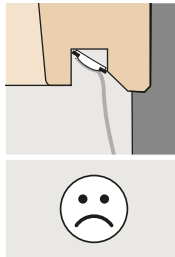

# BBX

1

2

3

4

EN 13984:2013  
Notified body: 0402, 0845

BBX

Flexible sheet for waterproofing

Reaction to fire:	Class E
Tensile properties:	NPD
Tear resistance:	NPD
Joint strength:	NPD
Impact resistance:	NPD
Water vapour resistance:	Sd= 80 m
Watertightness:	Pass
Durability:	NPD

VELUX A/S  
Ådalsvej 99  
DK-2970 Hørsholm  
[www.velux.com/ce](http://www.velux.com/ce)