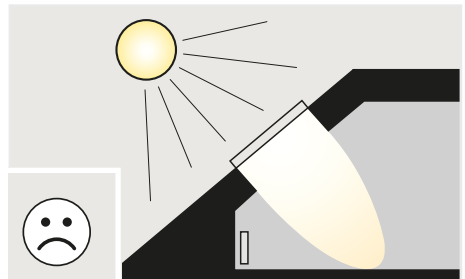

# BBX

1

2

3

4

EN 13984:2013  
Notified body: 0402, 0845

BBX

Flexible sheet for waterproofing

Reaction to fire:	Class E
Tensile properties:	NPD
Tear resistance:	NPD
Joint strength:	NPD
Impact resistance:	NPD
Water vapour resistance:	Sd= 80 m
Watertightness:	Pass
Durability:	NPD

VELUX A/S  
Ådalsvej 99  
DK-2970 Hørsholm  
[www.velux.com/ce](http://www.velux.com/ce)