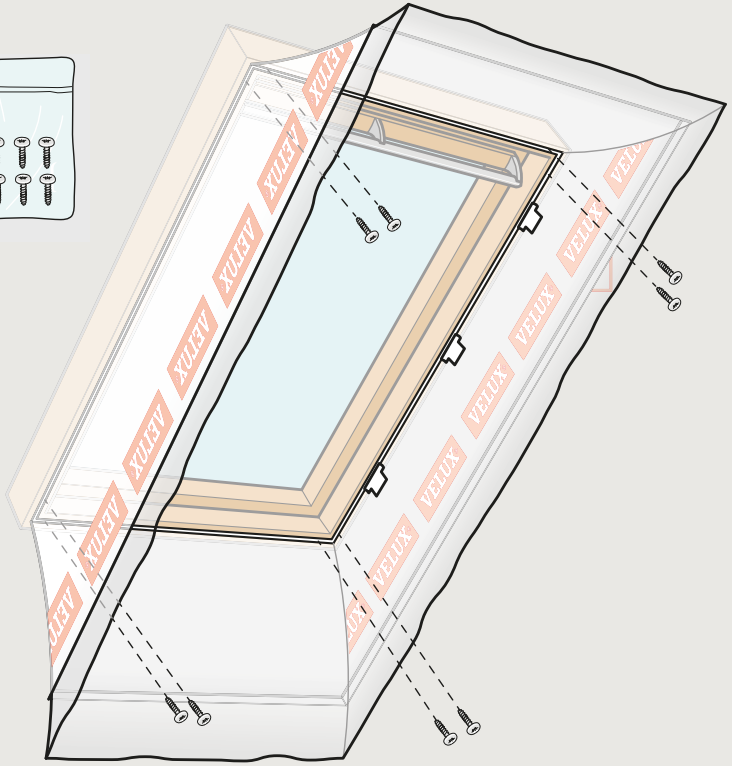

# BBX

1

2

3

4

EN 13984:2013  
Notified body: 0402, 0845

BBX

Flexible sheet for waterproofing

Reaction to fire:	Class E
Tensile properties:	NPD
Tear resistance:	NPD
Joint strength:	NPD
Impact resistance:	NPD
Water vapour resistance:	Sd= 80 m
Watertightness:	Pass
Durability:	NPD

VELUX A/S  
Ådalsvej 99  
DK-2970 Hørsholm  
[www.velux.com/ce](http://www.velux.com/ce)