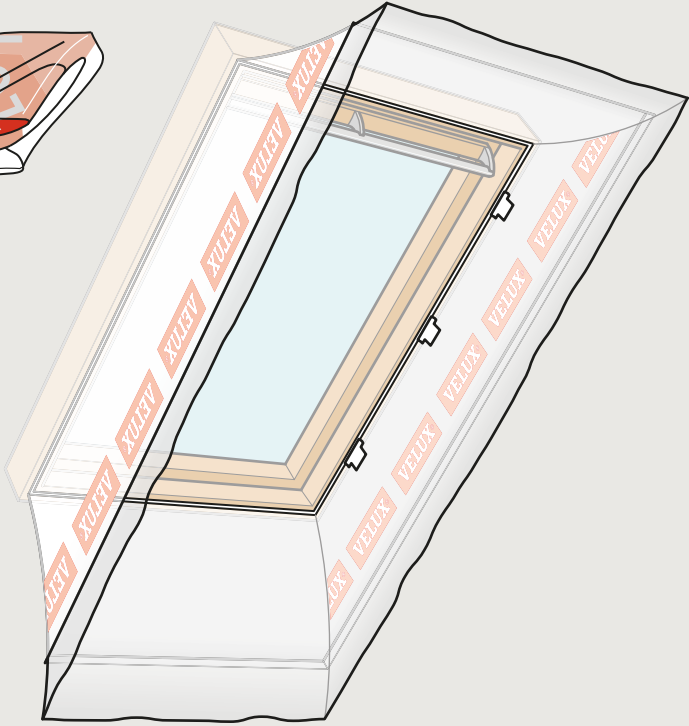

# BBX

1

2

3

4

EN 13984:2013  
Notified body: 0402, 0845

BBX

Flexible sheet for waterproofing

Reaction to fire:	Class E
Tensile properties:	NPD
Tear resistance:	NPD
Joint strength:	NPD
Impact resistance:	NPD
Water vapour resistance:	Sd= 80 m
Watertightness:	Pass
Durability:	NPD

VELUX A/S  
Ådalsvej 99  
DK-2970 Hørsholm  
[www.velux.com/ce](http://www.velux.com/ce)