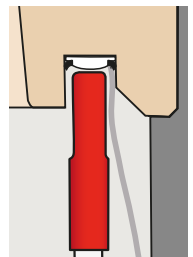

# BBX

1

2

3

4

EN 13984:2013  
Notified body: 0402, 0845

BBX

Flexible sheet for waterproofing

Reaction to fire:	Class E
Tensile properties:	NPD
Tear resistance:	NPD
Joint strength:	NPD
Impact resistance:	NPD
Water vapour resistance:	Sd= 80 m
Watertightness:	Pass
Durability:	NPD

VELUX A/S  
Ådalsvej 99  
DK-2970 Hørsholm  
[www.velux.com/ce](http://www.velux.com/ce)