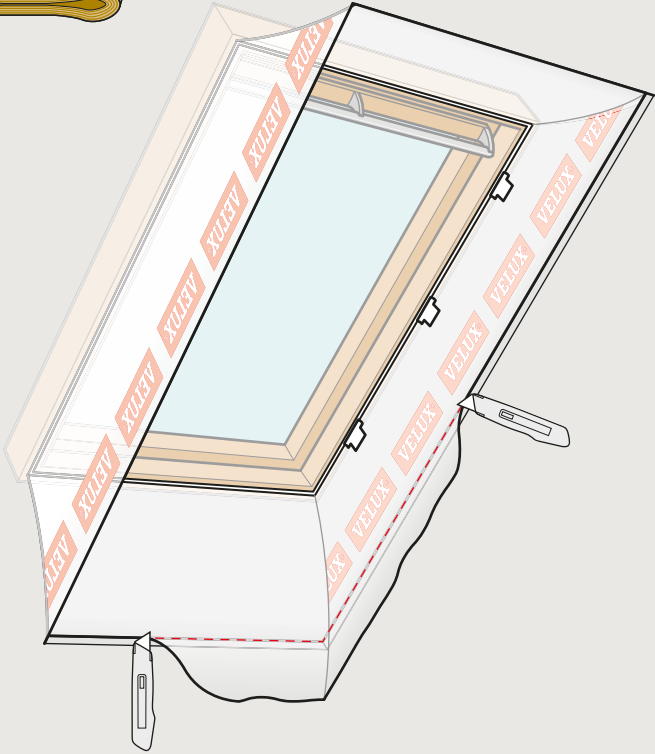

# BBX

1

2

3

4

EN 13984:2013  
Notified body: 0402, 0845

BBX

Flexible sheet for waterproofing

Reaction to fire:	Class E
Tensile properties:	NPD
Tear resistance:	NPD
Joint strength:	NPD
Impact resistance:	NPD
Water vapour resistance:	Sd= 80 m
Watertightness:	Pass
Durability:	NPD

VELUX A/S  
Ådalsvej 99  
DK-2970 Hørsholm  
[www.velux.com/ce](http://www.velux.com/ce)