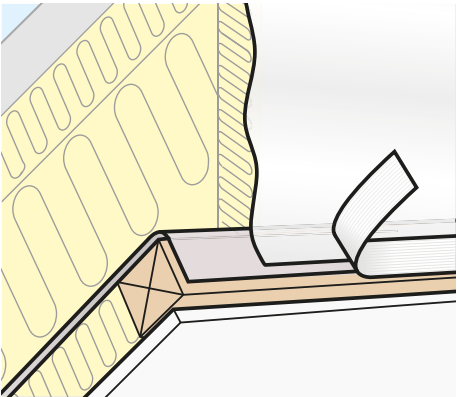

# BBX

1

2

3

4

EN 13984:2013  
Notified body: 0402, 0845

BBX

Flexible sheet for waterproofing

Reaction to fire:	Class E
Tensile properties:	NPD
Tear resistance:	NPD
Joint strength:	NPD
Impact resistance:	NPD
Water vapour resistance:	Sd= 80 m
Watertightness:	Pass
Durability:	NPD

VELUX A/S  
Ådalsvej 99  
DK-2970 Hørsholm  
[www.velux.com/ce](http://www.velux.com/ce)