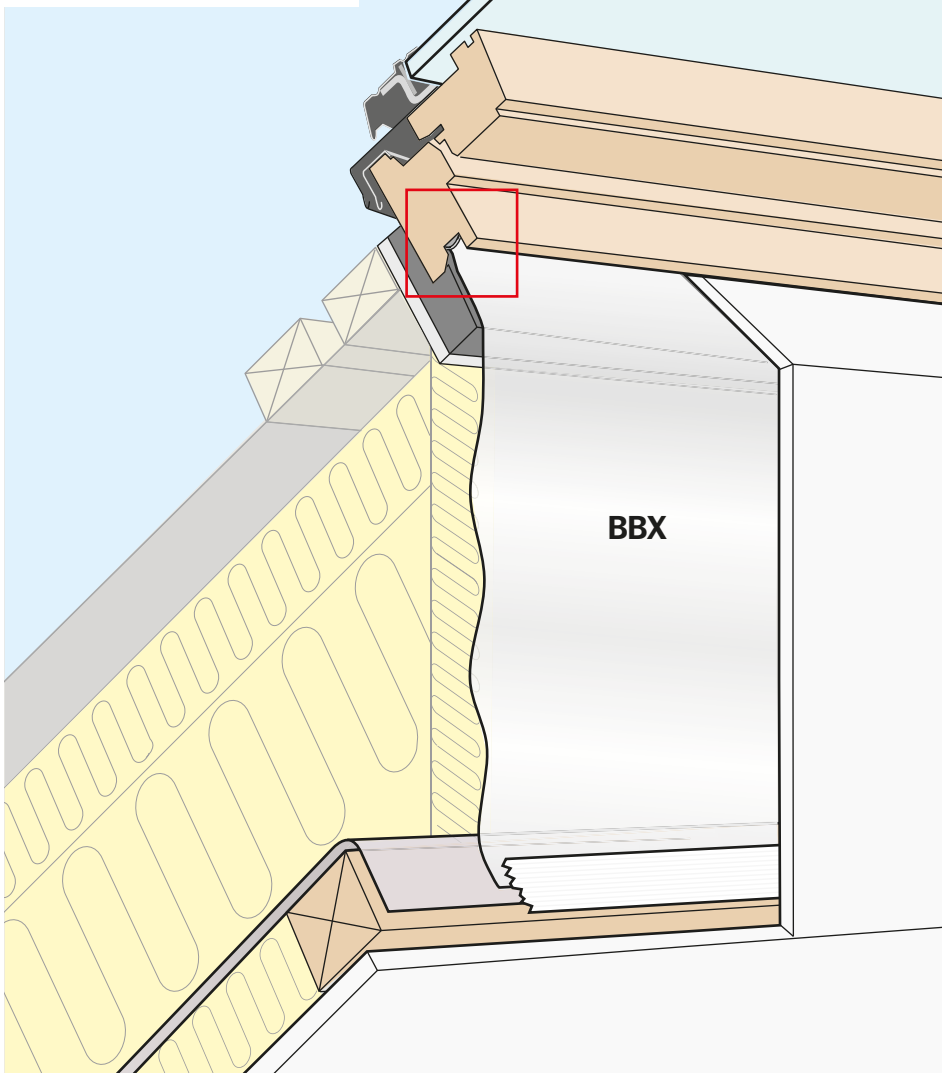

# BBX

1

2

3

4

EN 13984:2013  
Notified body: 0402, 0845

BBX

Flexible sheet for waterproofing

Reaction to fire:	Class E
Tensile properties:	NPD
Tear resistance:	NPD
Joint strength:	NPD
Impact resistance:	NPD
Water vapour resistance:	Sd= 80 m
Watertightness:	Pass
Durability:	NPD

VELUX A/S  
Ådalsvej 99  
DK-2970 Hørsholm  
[www.velux.com/ce](http://www.velux.com/ce)