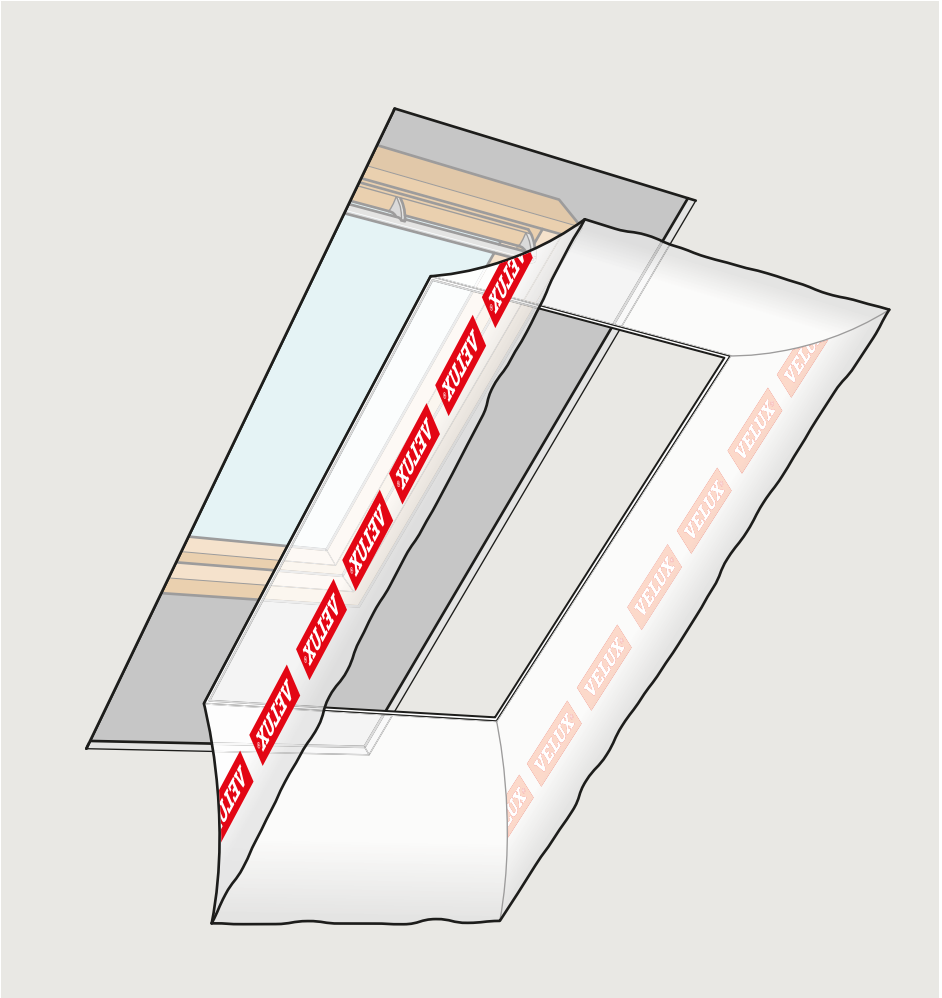

# BBX

1

2

3

4

EN 13984:2013  
Notified body: 0402, 0845

BBX

Flexible sheet for waterproofing

Reaction to fire:	Class E
Tensile properties:	NPD
Tear resistance:	NPD
Joint strength:	NPD
Impact resistance:	NPD
Water vapour resistance:	Sd= 80 m
Watertightness:	Pass
Durability:	NPD

VELUX A/S  
Ådalsvej 99  
DK-2970 Hørsholm  
[www.velux.com/ce](http://www.velux.com/ce)